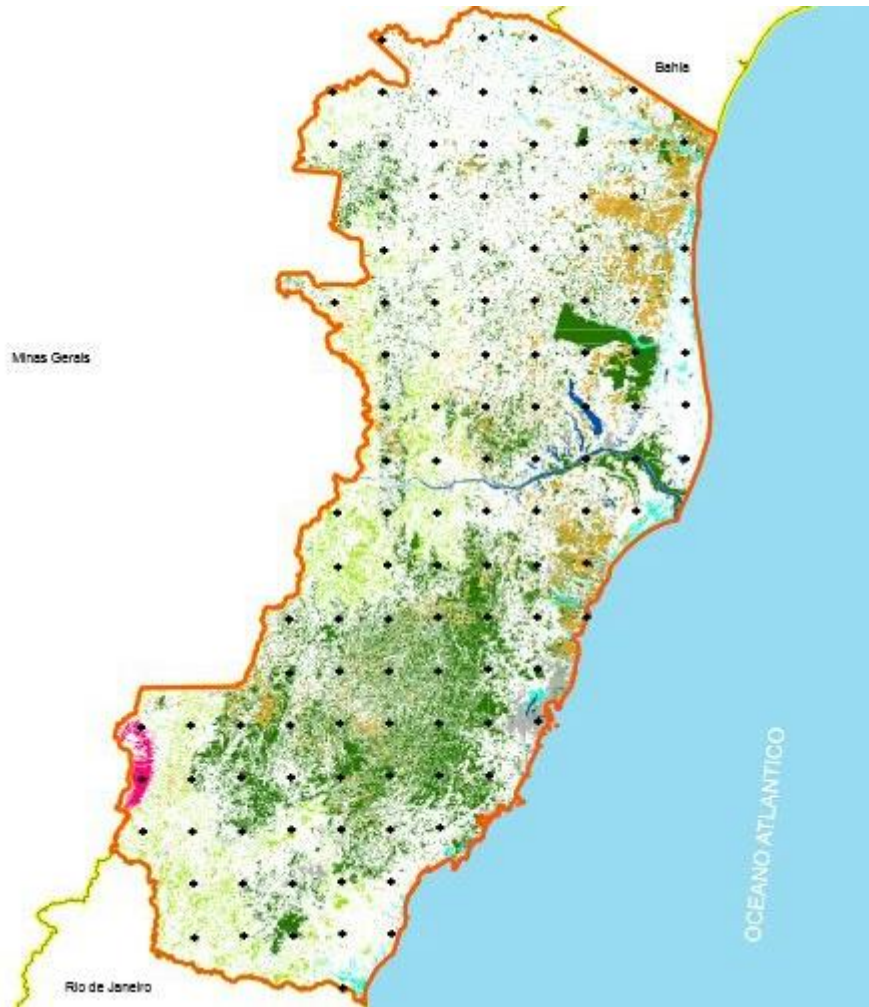

Research Interests - Biodiversity

- Largest rainforest continuous patch
- National Institute of Mata Atlantica
- Important biodiversity hotspot
- Aridization process in Northern ES
- Climate change Institute partnership