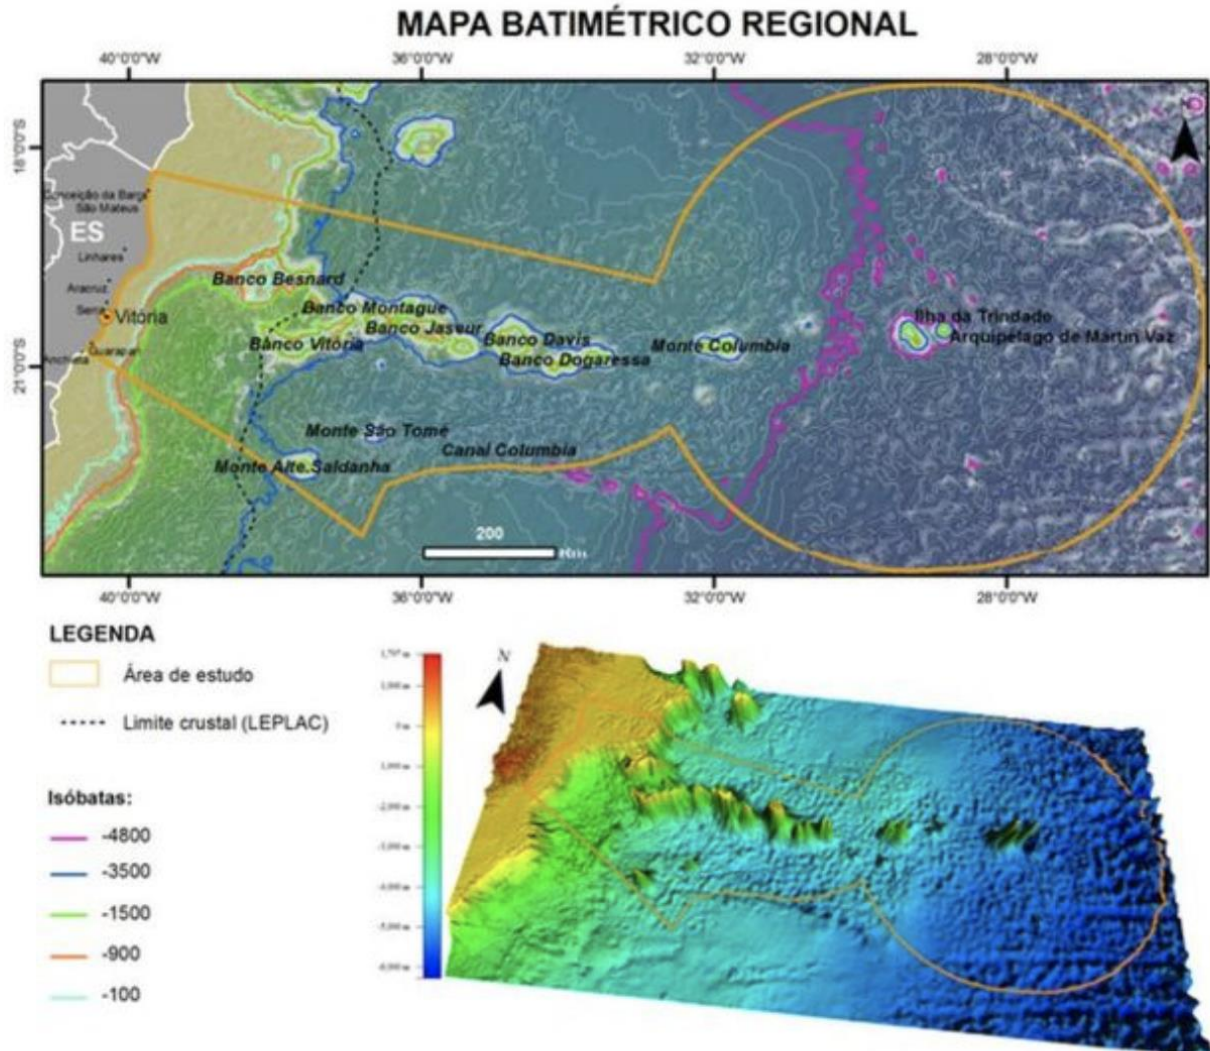

Research Interests - Water

- 12 drainage basins
- 400 km of coastal line
- Marine fauna diversity hotspot
- Ressurgence effect
- Largest protected marine preservation area in the Atlantic (Trindade e Martin Vaz)

Research Interests – Fresh & Marine

- Largest protected marine preservation area in the Atlantic (Trindade e Martin Vaz);
- 92 million hectares, equivalent to the area of MG+GO states together

Research Interests – Climate Changes