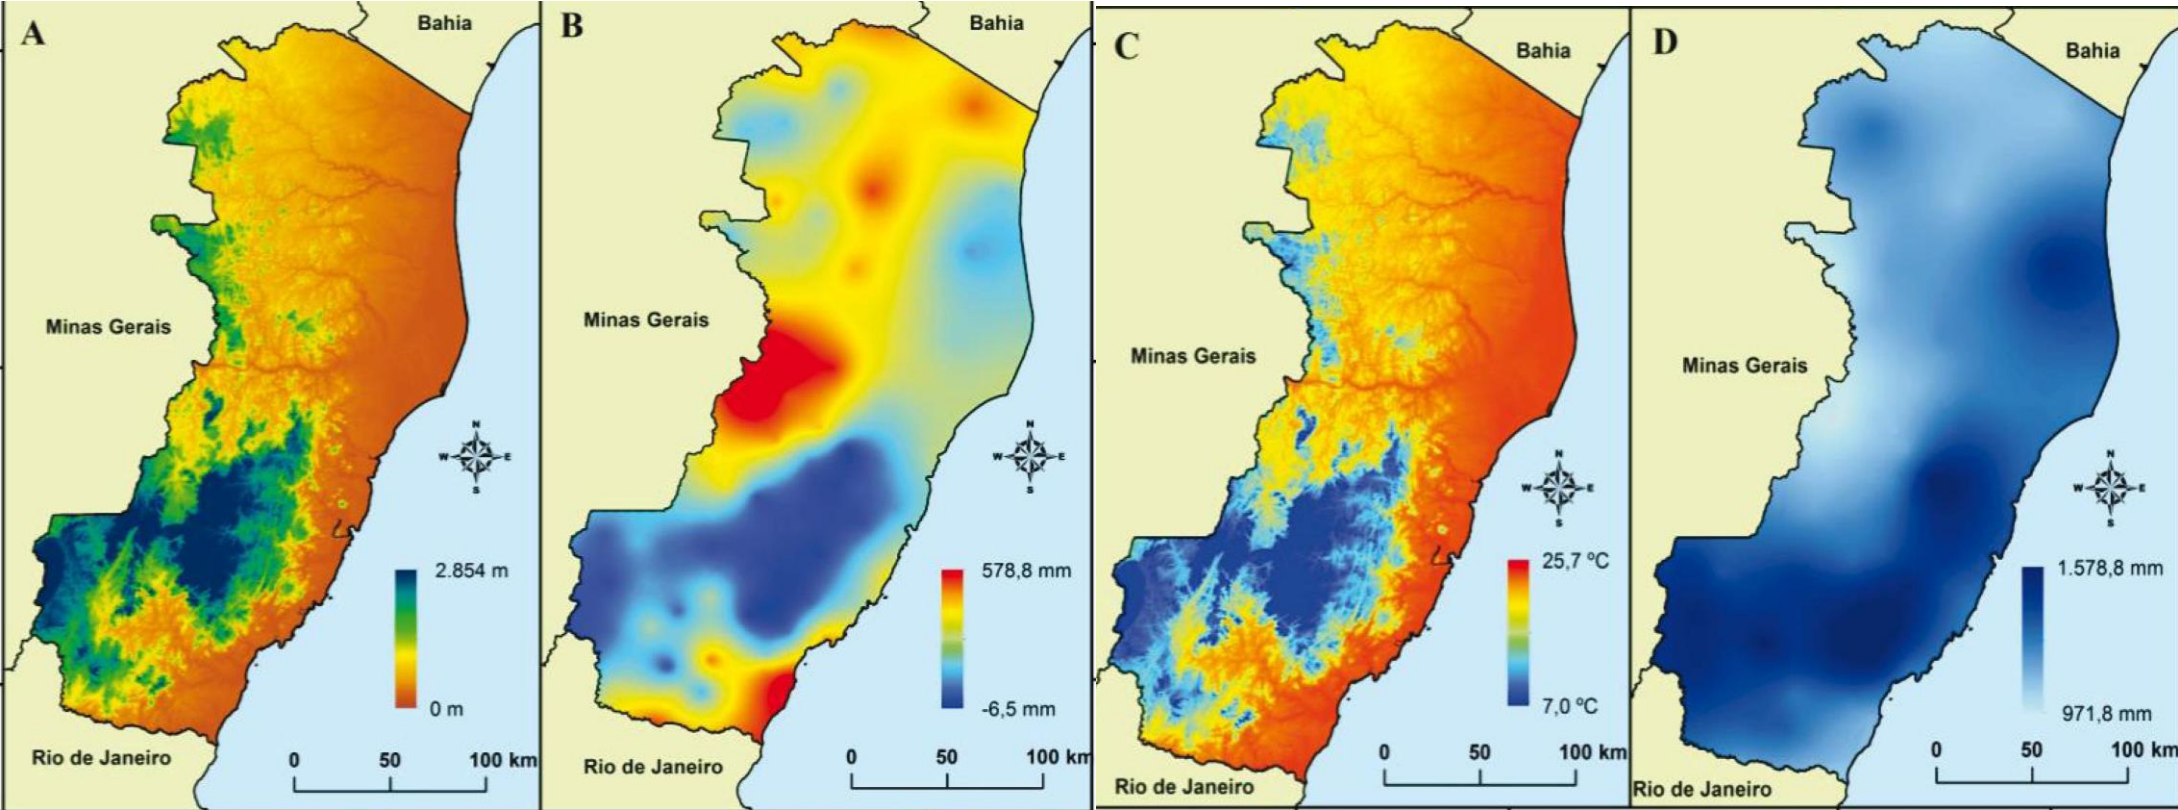

Research Interests - Water

- 12 drainage basins
- 400 km of coastal line
- Marine fauna diversity hotspot
- Ressurgence effect
- Largest protected marine preservation area in the Atlantic (Trindade e Martin Vaz)

Research Interests – Fresh & Marine

- Largest protected marine preservation area in the Atlantic (Trindade e Martin Vaz);
- 92 million hectares, equivalent to the area of MG+GO states together

Research Interests – Climate Changes