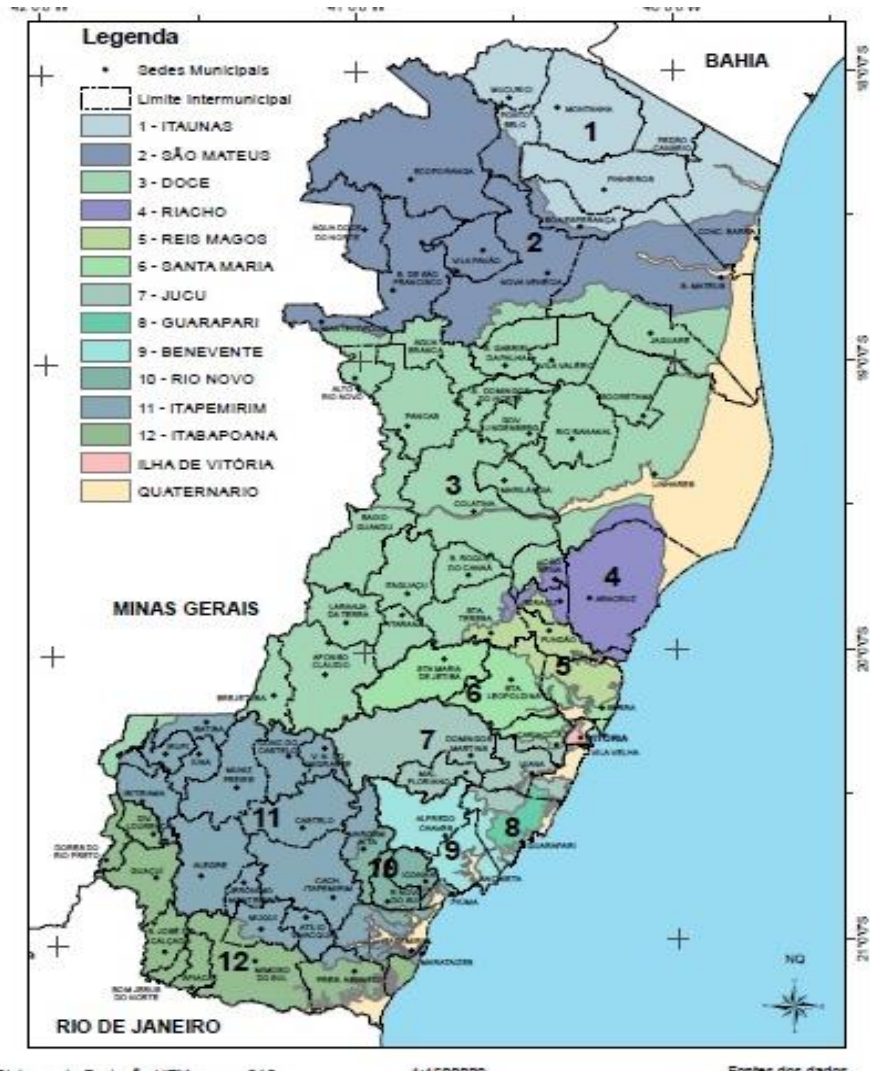

Research Interests - Water

- 12 drainage basins
- 400 km of coastal line
- Marine fauna diversity hotspot
- Ressurgence effect
- Largest protected marine preservation area in the Atlantic (Trindade e Martin Vaz)

Research Interests – Fresh & Marine

- Largest protected marine preservation area in the Atlantic (Trindade e Martin Vaz);
- 92 million hectares, equivalent to the area of MG+GO states together

Research Interests – Climate Changes